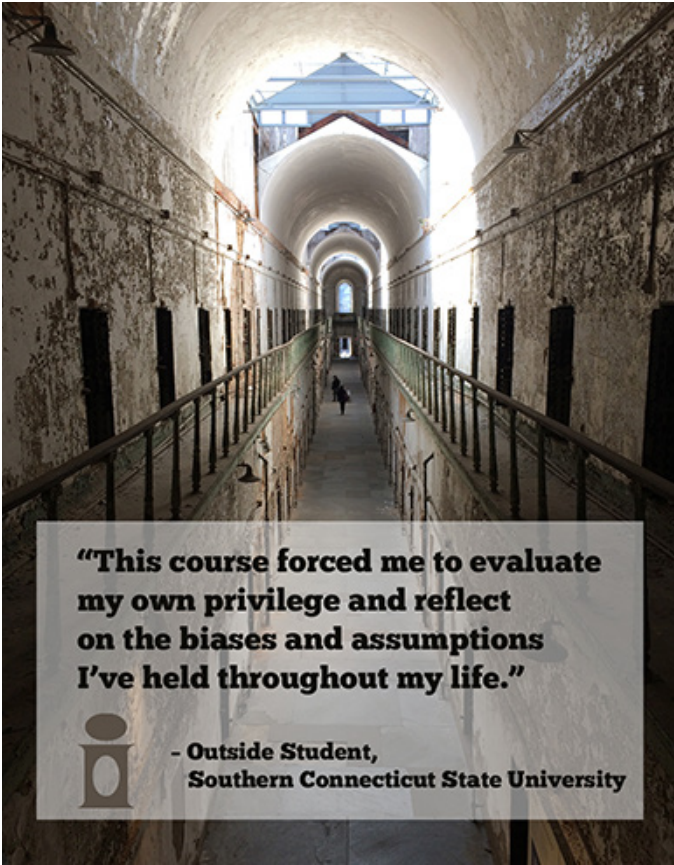

"This course forced me to evaluate my own privilege and reflect on the biases and assumptions I've held throughout my life."

**- Outside Student,
Southern Connecticut State University**